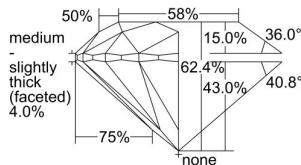

GIA®

FACSIMILE

GIA REPORT 7488913109

Verify this report at GIA.edu

GIA NATURAL DIAMOND DOSSIER®

March 25, 2024
GIA Report Number **7488913109**
Shape and Cutting Style ..... **Round Brilliant**
Measurements ..... **6.01 - 6.04 x 3.76 mm**

GRADING RESULTS

Carat Weight ..... **0.85 carat**
Color Grade ..... **L**
Clarity Grade **VS1**
Cut Grade ..... **Excellent**

ADDITIONAL GRADING INFORMATION

Polish ..... **Excellent**
Symmetry ..... **Excellent**
Fluorescence ..... **None**
Clarity Characteristics..... **Crystal, Cloud, Pinpoint**
Inscription(s): **GIA 7488913109**

PROPORTIONS

Profile to actual proportions

GRADING SCALES

GIA COLOR SCALE	GIA CLARITY SCALE	GIA CUT SCALE	
D	FLAWLESS	EXCELLENT	
E	INTERNALLY FLAWLESS		
F		VVS₁	VERY GOOD
G	VVS₂		
H	VS₁	GOOD	
I	VS₂		
J	SI₁	FAIR	
K	SI₂		
L	I₁	POOR	
M	I₂		
N	I₃		
O			
P			
Q			
R			
S			
T			
U			
V			
W			
X			
Y			
Z