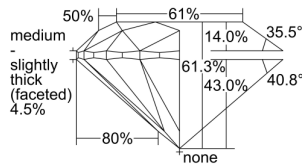

GIA®

FACSIMILE

GIA REPORT

7488921324

Verify this report at GIA.edu

GIA NATURAL DIAMOND DOSSIER®

March 26, 2024
GIA Report Number **7488921324**
Shape and Cutting Style ..... **Round Brilliant**
Measurements ..... **5.91 - 5.94 x 3.64 mm**

GRADING RESULTS

Carat Weight ..... **0.80 carat**
Color Grade ..... **K**
Clarity Grade **VVS1**
Cut Grade ..... **Excellent**

ADDITIONAL GRADING INFORMATION

Polish ..... **Excellent**
Symmetry ..... **Excellent**
Fluorescence ..... **None**
Clarity Characteristics ..... **Pinpoint**
Inscription(s): **GIA 7488921324**

PROPORTIONS

Profile to actual proportions

GRADING SCALES

GIA COLOR SCALE

COLORLESS	D
	E
	F
	G
	H
	I
	J
NEAR COLORLESS	K
	L
	M
	N
	O
	P
	Q
	R
	S
	T
	U
	V
	W
	X
	Y
LIGHT	Z

GIA CLARITY SCALE

FLAWLESS	EXCELLENT	
		FLAWLESS
INTERNALLY FLAWLESS	VERY GOOD	
		VVS₁
VVS₂		
VS₁	GOOD	
		VS₂
SI₁	FAIR	
		SI₂
I₁	POOR	
		I₂
		I₃

GIA CUT SCALE

EXCELLENT
VERY GOOD
GOOD
FAIR
POOR