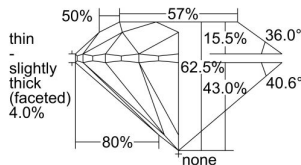

GIA®

FACSIMILE

GIA REPORT 7491174075

Verify this report at GIA.edu

GIA NATURAL DIAMOND DOSSIER®

April 29, 2024
GIA Report Number **7491174075**
Shape and Cutting Style ..... **Round Brilliant**
Measurements ..... **5.90 - 5.95 x 3.71 mm**

GRADING RESULTS

Carat Weight ..... **0.81 carat**
Color Grade ..... **I**
Clarity Grade **VS1**
Cut Grade ..... **Excellent**

ADDITIONAL GRADING INFORMATION

Polish ..... **Excellent**
Symmetry ..... **Excellent**
Fluorescence ..... **None**
Clarity Characteristics ..... **Cloud**
Inscription(s): **GIA 7491174075**

PROPORTIONS

Profile to actual proportions

GRADING SCALES

GIA COLOR SCALE

COLORESS	D
	E
	F
	G
	H
	I
	J
NEAR COLORESS	K
	L
FAINT	M
	N
	O
	P
VERY LIGHT	R
	S
	T
	U
	V
	W
	X
	Y
LIGHT	Z

GIA CLARITY SCALE

VERY VERY SLIGHTLY INCLUDED	FLAWLESS
	INTERNALLY FLAWLESS
VERY SLIGHTLY INCLUDED	VVS₁
	VVS₂
SLIGHTLY INCLUDED	VS₁
	VS₂
INCLUDED	SI₁
	SI₂
	I₁
	I₂
	I₃

GIA CUT SCALE

EXCELLENT
VERY GOOD
GOOD
FAIR
POOR