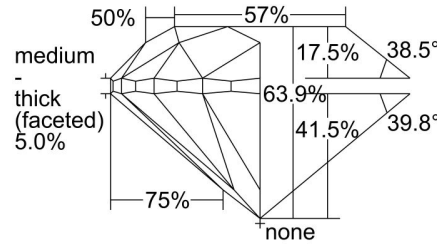

GIA NATURAL DIAMOND GRADING REPORT

May 31, 2024
GIA Report Number 7491460374
Shape and Cutting Style Round Brilliant
Measurements 6.19 - 6.27 x 3.98 mm

GRADING RESULTS

Carat Weight 1.00 carat
Color Grade E
Clarity Grade VS1
Cut Grade Very Good

Profile to actual proportions

CLARITY CHARACTERISTICS

KEY TO SYMBOLS*

- Crystal
- ◡ Indented Natural
- ∖ Needle
- ∧ Natural

* Red symbols denote internal characteristics (inclusions). Green or black symbols denote external characteristics (blemishes). Diagram is an approximate representation of the diamond, and symbols shown indicate type, position, and approximate size of clarity characteristics. All clarity characteristics may not be shown. Details of finish are not shown.