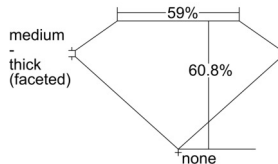

GIA®

FACSIMILE

GIA REPORT

7491558855

Verify this report at GIA.edu

GIA NATURAL DIAMOND DOSSIER®

August 09, 2024

GIA Report Number 7491558855

Shape and Cutting Style ..... Heart Brilliant

Measurements ..... 5.27 x 6.33 x 3.85 mm

GRADING RESULTS

Carat Weight ..... 0.80 carat

Color Grade ..... H

Clarity Grade VVS2

ADDITIONAL GRADING INFORMATION

Polish ..... Excellent

Symmetry ..... Very Good

Fluorescence ..... Faint

Clarity Characteristics..... Indented Natural, Needle

Inscription(s): GIA 7491558855

PROPORTIONS

Profile not to actual proportions

GRADING SCALES

GIA COLOR SCALE		GIA CLARITY SCALE			
COLORLESS	D	VERY VERY SLIGHTLY INCLUDED	FLAWLESS		
	E		INTERNALLY FLAWLESS		
	F	VERY SLIGHTLY INCLUDED	VVS₁		
	G		VVS₂		
	H		VS₁		
	NEAR COLORLESS	I	SLIGHTLY INCLUDED	VS₂	
		J		SI₁	
		FAINT	K	INCLUDED	SI₂
			L		I₁
			M		I₂
VERT LIGHT	N	INCLUDED	I₃		
	O				
	P				
	Q				
	R				
LIGHT	S				
	T				
	U				
	V				
	W				
X					
Y					
Z