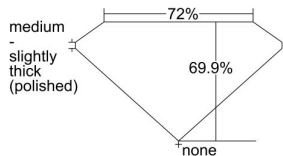

GIA®

FACSIMILE

GIA REPORT

7491696822

Verify this report at GIA.edu

GIA NATURAL DIAMOND DOSSIER®

June 19, 2024
GIA Report Number **7491696822**
Shape and Cutting Style ..... **Square Modified Brilliant**
Measurements ..... **4.28 x 4.21 x 2.94 mm**

GRADING RESULTS

Carat Weight ..... **0.41 carat**
Color Grade ..... **G**
Clarity Grade **VVS1**

ADDITIONAL GRADING INFORMATION

Polish ..... **Very Good**
Symmetry ..... **Very Good**
Fluorescence ..... **Faint**
Clarity Characteristics..... **Pinpoint, Feather, Surface Graining**
Inscription(s): **GIA 7491696822**

PROPORTIONS

Profile not to actual proportions

GRADING SCALES

GIA COLOR SCALE		GIA CLARITY SCALE			
COLORLESS	D	VERY VERY SLIGHTLY INCLUDED	FLAWLESS		
	E		INTERNALLY FLAWLESS		
	F	VERY SLIGHTLY INCLUDED	VVS₁		
	G		VVS₂		
	H		VS₁		
	NEAR COLORLESS	I	SLIGHTLY INCLUDED	VS₂	
		J		SI₁	
		FAINT	K	INCLUDED	SI₂
			L		I₁
			M		I₂
VERT LIGHT	N	LIGHT	I₃		
	O				
	P				
	Q				
	R