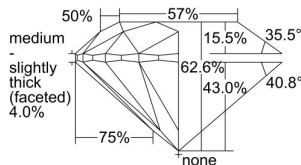

GIA®

FACSIMILE

GIA REPORT 7491788880

Verify this report at GIA.edu

GIA NATURAL DIAMOND DOSSIER®

July 02, 2024
GIA Report Number **7491788880**
Shape and Cutting Style ..... **Round Brilliant**
Measurements ..... **5.88 - 5.92 x 3.69 mm**

GRADING RESULTS

Carat Weight ..... **0.80 carat**
Color Grade ..... **D**
Clarity Grade **VS1**
Cut Grade ..... **Excellent**

ADDITIONAL GRADING INFORMATION

Polish ..... **Excellent**
Symmetry ..... **Excellent**
Fluorescence ..... **Strong Blue**
Clarity Characteristics ..... **Crystal**
Inscription(s): **GIA 7491788880**

PROPORTIONS

Profile to actual proportions

GRADING SCALES

GIA COLOR SCALE	GIA CLARITY SCALE	GIA CUT SCALE	
D	FLAWLESS	EXCELLENT	
E	INTERNALLY FLAWLESS		
F		VVS₁	VERY GOOD
G	VVS₂		
H	VS₁	GOOD	
I	VS₂		
J	SI₁	FAIR	
K	SI₂		
L	I₁	POOR	
M	I₂		
N	I₃		
O			
P			
Q			
R			
S			
T			
U			
V			
W			
X			
Y			
Z