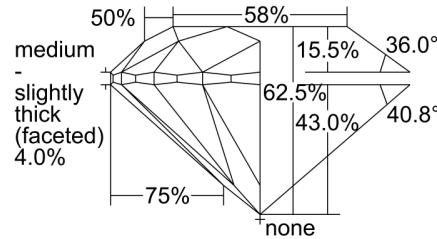

GIA NATURAL DIAMOND GRADING REPORT

July 16, 2024
GIA Report Number 7491922914
Shape and Cutting Style ..... Round Brilliant
Measurements ..... 6.12 - 6.16 x 3.84 mm

GRADING RESULTS

Carat Weight ..... 0.90 carat
Color Grade ..... H
Clarity Grade VVS2
Cut Grade ..... Excellent

ADDITIONAL GRADING INFORMATION

Polish ..... Excellent
Symmetry ..... Excellent
Fluorescence ..... None
Inscription(s): GIA 7491922914

PROPORTIONS

Profile to actual proportions