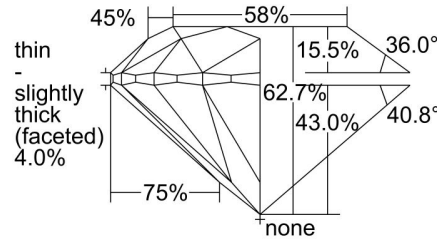

GIA NATURAL DIAMOND GRADING REPORT

April 11, 2024
 GIA Report Number 7492055949
 Shape and Cutting Style Round Brilliant
 Measurements 7.07 - 7.10 x 4.44 mm

GRADING RESULTS

Carat Weight 1.40 carat
 Color Grade K
 Clarity Grade VS1
 Cut Grade Excellent

ADDITIONAL GRADING INFORMATION

Polish Excellent
 Symmetry Excellent
 Fluorescence Medium Blue

Inscription(s): GIA 7492055949

Comments: Clouds are not shown. Additional pinpoint are not shown.

PROPORTIONS

Profile to actual proportions

CLARITY CHARACTERISTICS

KEY TO SYMBOLS*

- Crystal
- ◡ Indented Natural
- ◡ Cavity
- △ Natural
- ∖ Needle
- Pinpoint

* Red symbols denote internal characteristics (inclusions). Green or black symbols denote external characteristics (blemishes). Diagram is an approximate representation of the diamond, and symbols shown indicate type, position, and approximate size of clarity characteristics. All clarity characteristics may not be shown. Details of finish are not shown.