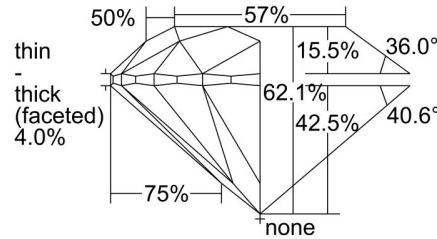

### GIA NATURAL DIAMOND GRADING REPORT

May 13, 2024  
 GIA Report Number ..... 7492300281  
 Shape and Cutting Style ..... Round Brilliant  
 Measurements ..... 6.10 - 6.15 x 3.81 mm

### GRADING RESULTS

Carat Weight ..... 0.90 carat  
 Color Grade ..... H  
 Clarity Grade ..... SI1  
 Cut Grade ..... Very Good

### PROPORTIONS

Profile to actual proportions