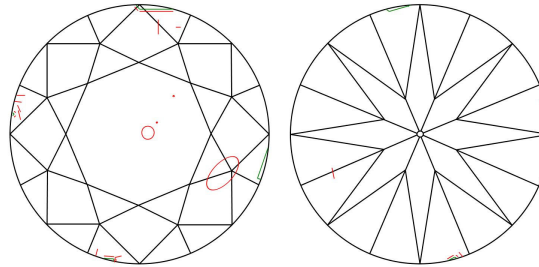

GIA NATURAL DIAMOND GRADING REPORT

May 08, 2024  
 GIA Report Number ..... 7493286951  
 Shape and Cutting Style ..... Round Brilliant  
 Measurements ..... 8.54 - 8.61 x 5.40 mm

GRADING RESULTS

Carat Weight ..... 2.50 carat  
 Color Grade ..... L  
 Clarity Grade ..... SI1  
 Cut Grade ..... Excellent

PROPORTIONS

Profile to actual proportions

CLARITY CHARACTERISTICS

KEY TO SYMBOLS\*

- Crystal
- ◡ Indented Natural
- ~ Feather
- △ Natural
- ∖ Needle
- Pinpoint

\* Red symbols denote internal characteristics (inclusions). Green or black symbols denote external characteristics (blemishes). Diagram is an approximate representation of the diamond, and symbols shown indicate type, position, and approximate size of clarity characteristics. All clarity characteristics may not be shown. Details of finish are not shown.