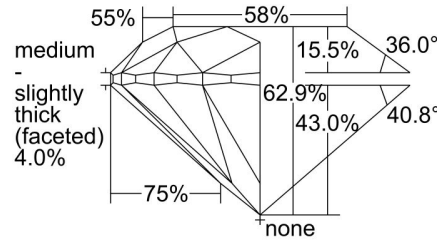

GIA NATURAL DIAMOND GRADING REPORT

May 08, 2024  
 GIA Report Number ..... 7493286951  
 Shape and Cutting Style ..... Round Brilliant  
 Measurements ..... 8.54 - 8.61 x 5.40 mm

GRADING RESULTS

Carat Weight ..... 2.50 carat  
 Color Grade ..... L  
 Clarity Grade ..... SI1  
 Cut Grade ..... Excellent

PROPORTIONS

Profile to actual proportions

CLARITY CHARACTERISTICS

KEY TO SYMBOLS\*

- Crystal
- ◡ Indented Natural
- ~ Feather
- △ Natural
- ∖ Needle
- Pinpoint

\* Red symbols denote internal characteristics (inclusions). Green or black symbols denote external characteristics (blemishes). Diagram is an approximate representation of the diamond, and symbols shown indicate type, position, and approximate size of clarity characteristics. All clarity characteristics may not be shown. Details of finish are not shown.