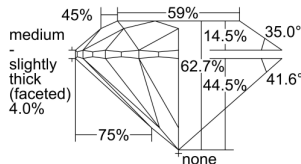

GIA®

FACSIMILE

GIA REPORT 7493797089

Verify this report at GIA.edu

GIA NATURAL DIAMOND DOSSIER®

July 04, 2024
GIA Report Number **7493797089**
Shape and Cutting Style ..... **Round Brilliant**
Measurements ..... **5.67 - 5.72 x 3.57 mm**

GRADING RESULTS

Carat Weight ..... **0.71 carat**
Color Grade ..... **M**
Clarity Grade **S11**
Cut Grade ..... **Excellent**

ADDITIONAL GRADING INFORMATION

Polish ..... **Excellent**
Symmetry ..... **Excellent**
Fluorescence ..... **Strong Yellow**
Clarity Characteristics..... **Crystal, Cloud**
Inscription(s): **GIA 7493797089**

PROPORTIONS

Profile to actual proportions

GRADING SCALES

GIA COLOR SCALE	GIA CLARITY SCALE	GIA CUT SCALE	
D	FLAWLESS	EXCELLENT	
E	INTERNALLY FLAWLESS		
F		VVS₁	VERY GOOD
G	VVS₂		
H	VS₁	GOOD	
I	VS₂		
J	S1₁	FAIR	
K	S1₂		
L	I₁	POOR	
M	I₂		
N	I₃		
O			
P			
Q			
R			
S			
T			
U			
V			
W			
X			
Y			
Z