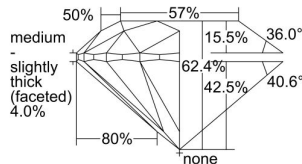

GIA®

FACSIMILE

GIA REPORT 7493887382

Verify this report at GIA.edu

GIA NATURAL DIAMOND DOSSIER®

July 10, 2024
GIA Report Number **7493887382**
Shape and Cutting Style ..... **Round Brilliant**
Measurements ..... **5.76 - 5.79 x 3.61 mm**

GRADING RESULTS

Carat Weight ..... **0.75 carat**
Color Grade ..... **K**
Clarity Grade **VS1**
Cut Grade ..... **Excellent**

ADDITIONAL GRADING INFORMATION

Polish ..... **Excellent**
Symmetry ..... **Excellent**
Fluorescence ..... **Medium Blue**
Clarity Characteristics..... **Crystal, Cloud, Needle, Pinpoint**
Inscription(s): **GIA 7493887382**

PROPORTIONS

Profile to actual proportions

GRADING SCALES

GIA COLOR SCALE

COLORLESS	D
	E
	F
	G
	H
	I
	J
NEAR COLORLESS	K
	L
Faint	M
	N
	O
	P
Very Light	Q
	R
	S
	T
	U
	V
	W
	X
	Y
Light	Z

GIA CLARITY SCALE

FLAWLESS	VERY VERY SLIGHTLY INCLUDED	VS₁	VS₂	VS₁	VS₂	SLIGHTLY INCLUDED	SI₁	SI₂	I₁	I₂	I₃		
												FLAWLESS	INTERNALLY FLAWLESS

GIA CUT SCALE

EXCELLENT
VERY GOOD
GOOD
FAIR
POOR