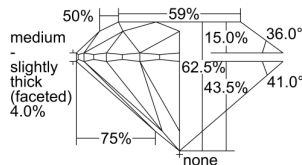

GIA®

FACSIMILE

GIA REPORT

7496111749

Verify this report at GIA.edu

GIA NATURAL DIAMOND DOSSIER®

April 18, 2024

GIA Report Number 7496111749

Shape and Cutting Style ..... Round Brilliant

Measurements ..... 5.63 - 5.67 x 3.53 mm

GRADING RESULTS

Carat Weight ..... 0.70 carat

Color Grade L

Clarity Grade VS1

Cut Grade ..... Excellent

ADDITIONAL GRADING INFORMATION

Polish ..... Excellent

Symmetry ..... Excellent

Fluorescence ..... Faint

Clarity Characteristics ..... Cloud

Inscription(s): GIA 7496111749

PROPORTIONS

Profile to actual proportions