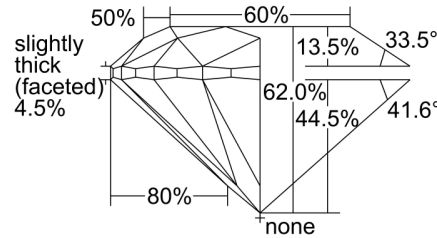

GIA NATURAL DIAMOND GRADING REPORT

May 16, 2024
 GIA Report Number 7496337669
 Shape and Cutting Style Round Brilliant
 Measurements 6.77 - 6.82 x 4.21 mm

GRADING RESULTS

Carat Weight 1.20 carat
 Color Grade K
 Clarity Grade VVS1
 Cut Grade Excellent

ADDITIONAL GRADING INFORMATION

Polish Excellent
 Symmetry Excellent
 Fluorescence None
 Inscription(s): GIA 7496337669
Comments: Surface graining is not shown.

PROPORTIONS

Profile to actual proportions

CLARITY CHARACTERISTICS

KEY TO SYMBOLS*

- Pinpoint

* Red symbols denote internal characteristics (inclusions). Green or black symbols denote external characteristics (blemishes). Diagram is an approximate representation of the diamond, and symbols shown indicate type, position, and approximate size of clarity characteristics. All clarity characteristics may not be shown. Details of finish are not shown.