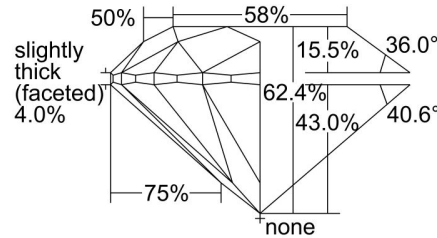

GIA NATURAL DIAMOND GRADING REPORT

May 13, 2024  
 GIA Report Number ..... 7496341444  
 Shape and Cutting Style ..... Round Brilliant  
 Measurements ..... 6.92 - 6.94 x 4.32 mm

GRADING RESULTS

Carat Weight ..... 1.30 carat  
 Color Grade ..... J  
 Clarity Grade ..... VVS2  
 Cut Grade ..... Excellent

PROPORTIONS

Profile to actual proportions

CLARITY CHARACTERISTICS

KEY TO SYMBOLS\*

-  Cloud
-  Pinpoint
-  Needle
-  Feather

\* Red symbols denote internal characteristics (inclusions). Green or black symbols denote external characteristics (blemishes). Diagram is an approximate representation of the diamond, and symbols shown indicate type, position, and approximate size of clarity characteristics. All clarity characteristics may not be shown. Details of finish are not shown.