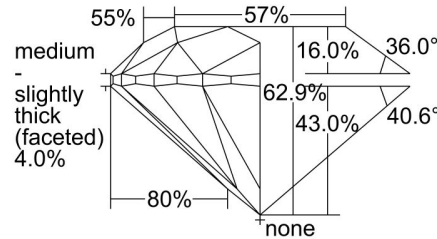

GIA NATURAL DIAMOND GRADING REPORT

May 20, 2024  
 GIA Report Number ..... 7496396367  
 Shape and Cutting Style ..... Round Brilliant  
 Measurements ..... 6.10 - 6.13 x 3.85 mm

GRADING RESULTS

Carat Weight ..... 0.90 carat  
 Color Grade ..... G  
 Clarity Grade ..... VS2  
 Cut Grade ..... Excellent

PROPORTIONS

Profile to actual proportions

CLARITY CHARACTERISTICS

KEY TO SYMBOLS\*

- Crystal      ▲ Natural
- ~ Feather
- ∖ Needle
- ⌢ Indented Natural

\* Red symbols denote internal characteristics (inclusions). Green or black symbols denote external characteristics (blemishes). Diagram is an approximate representation of the diamond, and symbols shown indicate type, position, and approximate size of clarity characteristics. All clarity characteristics may not be shown. Details of finish are not shown.