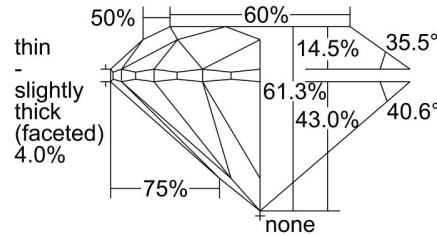

GIA NATURAL DIAMOND GRADING REPORT

May 28, 2024  
 GIA Report Number ..... 7496429302  
 Shape and Cutting Style ..... Round Brilliant  
 Measurements ..... 6.35 - 6.39 x 3.91 mm

GRADING RESULTS

Carat Weight ..... 1.00 carat  
 Color Grade ..... G  
 Clarity Grade ..... VS1  
 Cut Grade ..... Excellent

PROPORTIONS

Profile to actual proportions

CLARITY CHARACTERISTICS

KEY TO SYMBOLS\*

- Crystal
- ◡ Indented Natural
- ~ Feather
- △ Natural
- ⊙ Cloud
- ∖ Needle

\* Red symbols denote internal characteristics (inclusions). Green or black symbols denote external characteristics (blemishes). Diagram is an approximate representation of the diamond, and symbols shown indicate type, position, and approximate size of clarity characteristics. All clarity characteristics may not be shown. Details of finish are not shown.