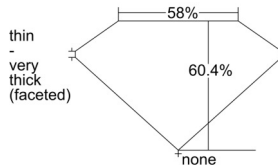

GIA®

FACSIMILE

GIA REPORT

7496688841

Verify this report at GIA.edu

GIA NATURAL DIAMOND DOSSIER®

August 09, 2024
GIA Report Number 7496688841
Shape and Cutting Style ..... Heart Brilliant
Measurements ..... 5.37 x 6.39 x 3.86 mm

GRADING RESULTS

Carat Weight ..... 0.80 carat
Color Grade ..... F
Clarity Grade VVS2

ADDITIONAL GRADING INFORMATION

Polish ..... Excellent
Symmetry ..... Very Good
Fluorescence ..... None
Clarity Characteristics..... Needle, Cloud, Pinpoint
Inscription(s): GIA 7496688841

PROPORTIONS

Profile not to actual proportions

GRADING SCALES

GIA COLOR SCALE		GIA CLARITY SCALE			
COLORLESS	D	VERY VERY SLIGHTLY INCLUDED	FLAWLESS		
	E		INTERNALLY FLAWLESS		
	F	VERY SLIGHTLY INCLUDED	VVS₁		
	G		VVS₂		
	H		VS₁		
	NEAR COLORLESS	I	SLIGHTLY INCLUDED	VS₂	
		J		SI₁	
		FAINT	K	INCLUDED	SI₂
			L		I₁
			M		I₂
VERT LIGHT	N	LIGHT	I₃		
	O				
	P				
	Q				
	R				
	S				
	T				
LIGHT	U				
	V				
	W				
	X				
Y					
Z