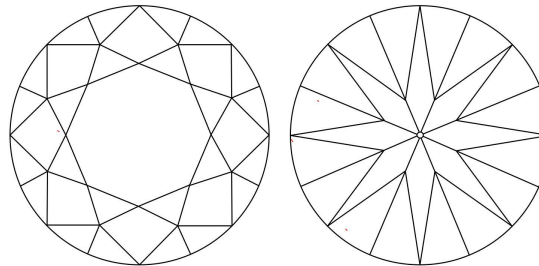

GIA NATURAL DIAMOND GRADING REPORT

July 24, 2024  
 GIA Report Number ..... 7496961077  
 Shape and Cutting Style ..... Round Brilliant  
 Measurements ..... 7.15 - 7.20 x 4.47 mm

GRADING RESULTS

Carat Weight ..... 1.41 carat  
 Color Grade ..... I  
 Clarity Grade ..... VVS1  
 Cut Grade ..... Excellent

KEY TO SYMBOLS\*

-  Needle
-  Feather

\* Red symbols denote internal characteristics (inclusions). Green or black symbols denote external characteristics (blemishes). Diagram is an approximate representation of the diamond, and symbols shown indicate type, position, and approximate size of clarity characteristics. All clarity characteristics may not be shown. Details of finish are not shown.