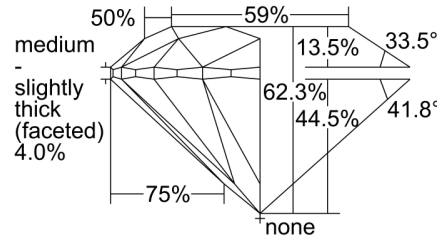

GIA NATURAL DIAMOND GRADING REPORT

July 24, 2024
GIA Report Number 7496961077
Shape and Cutting Style ..... Round Brilliant
Measurements ..... 7.15 - 7.20 x 4.47 mm

GRADING RESULTS

Carat Weight ..... 1.41 carat
Color Grade I
Clarity Grade VVS1
Cut Grade ..... Excellent

ADDITIONAL GRADING INFORMATION

Polish ..... Excellent
Symmetry ..... Excellent
Fluorescence ..... Faint
Inscription(s): GIA 7496961077

PROPORTIONS

Profile to actual proportions