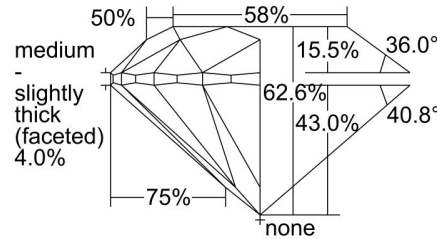

GIA NATURAL DIAMOND GRADING REPORT

 May 17, 2024
 GIA Report Number **7498365245**
 Shape and Cutting Style **Round Brilliant**
 Measurements **6.11 - 6.15 x 3.83 mm**
GRADING RESULTS

 Carat Weight **0.90 carat**
 Color Grade **E**
 Clarity Grade **VS2**
 Cut Grade **Excellent**
ADDITIONAL GRADING INFORMATION

 Polish **Excellent**
 Symmetry **Excellent**
 Fluorescence **None**
 Inscription(s): **GIA 7498365245**
Comments: Additional clouds are not shown. Pinpoints are not shown.

PROPORTIONS

Profile to actual proportions

CLARITY CHARACTERISTICS

KEY TO SYMBOLS*

- Crystal
- ⊗ Cloud
- ~ Feather
- ∖ Needle

* Red symbols denote internal characteristics (inclusions). Green or black symbols denote external characteristics (blemishes). Diagram is an approximate representation of the diamond, and symbols shown indicate type, position, and approximate size of clarity characteristics. All clarity characteristics may not be shown. Details of finish are not shown.