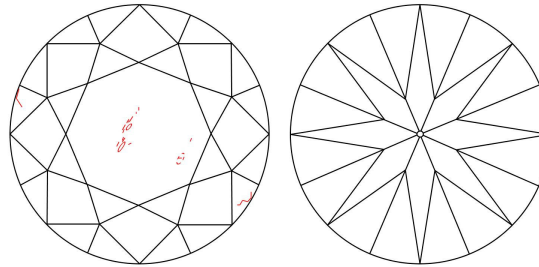

GIA NATURAL DIAMOND GRADING REPORT

 May 17, 2024
 GIA Report Number **7498365245**
 Shape and Cutting Style **Round Brilliant**
 Measurements **6.11 - 6.15 x 3.83 mm**
GRADING RESULTS

 Carat Weight **0.90 carat**
 Color Grade **E**
 Clarity Grade **VS2**
 Cut Grade **Excellent**
ADDITIONAL GRADING INFORMATION

 Polish **Excellent**
 Symmetry **Excellent**
 Fluorescence **None**
 Inscription(s): **GIA 7498365245**
Comments: Additional clouds are not shown. Pinpoints are not shown.

PROPORTIONS

Profile to actual proportions

CLARITY CHARACTERISTICS

KEY TO SYMBOLS*

- Crystal
- ⊗ Cloud
- ~ Feather
- ∖ Needle

* Red symbols denote internal characteristics (inclusions). Green or black symbols denote external characteristics (blemishes). Diagram is an approximate representation of the diamond, and symbols shown indicate type, position, and approximate size of clarity characteristics. All clarity characteristics may not be shown. Details of finish are not shown.