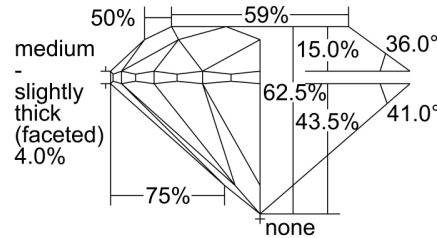

GIA NATURAL DIAMOND GRADING REPORT

May 17, 2024
GIA Report Number 7498368593
Shape and Cutting Style Round Brilliant
Measurements 6.11 - 6.16 x 3.84 mm

GRADING RESULTS

Carat Weight 0.90 carat
Color Grade J
Clarity Grade VS1
Cut Grade Excellent

ADDITIONAL GRADING INFORMATION

Polish Excellent
Symmetry Excellent
Fluorescence None
Inscription(s): GIA 7498368593

PROPORTIONS

Profile to actual proportions

CLARITY CHARACTERISTICS

KEY TO SYMBOLS*

- Crystal
- ◐ Cloud
- ~ Feather
- \\ Needle
- Pinpoint

* Red symbols denote internal characteristics (inclusions). Green or black symbols denote external characteristics (blemishes). Diagram is an approximate representation of the diamond, and symbols shown indicate type, position, and approximate size of clarity characteristics. All clarity characteristics may not be shown. Details of finish are not shown.