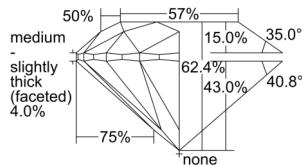

GIA®

FACSIMILE

GIA REPORT 7498557347

Verify this report at GIA.edu

GIA NATURAL DIAMOND DOSSIER®

August 12, 2024
GIA Report Number **7498557347**
Shape and Cutting Style ..... **Round Brilliant**
Measurements ..... **5.38 - 5.40 x 3.37 mm**

GRADING RESULTS

Carat Weight ..... **0.60 carat**
Color Grade ..... **D**
Clarity Grade **VS1**
Cut Grade ..... **Excellent**

ADDITIONAL GRADING INFORMATION

Polish ..... **Excellent**
Symmetry ..... **Excellent**
Fluorescence ..... **Strong Blue**
Clarity Characteristics ..... **Crystal**
Inscription(s): **GIA 7498557347**

PROPORTIONS

Profile to actual proportions

GRADING SCALES

GIA COLOR SCALE

COLORESS	D
	E
	F
	G
	H
	I
	J
NEAR COLORESS	K
	L
FANIT	M
	N
	O
	P
VERY LIGHT	Q
	R
	S
	T
	U
	V
	W
	X
	Y
LIGHT	Z

GIA CLARITY SCALE

FLAWLESS	VERY VERY SLIGHTLY INCLUDED	VS₁	VS₂	SLIGHTLY INCLUDED	SI₁	SI₂	I₁	I₂	I₃	
										VERY SLIGHTLY INCLUDED
INTERNALLY FLAWLESS										

GIA CUT SCALE

EXCELLENT
VERY GOOD
GOOD
FAIR
POOR