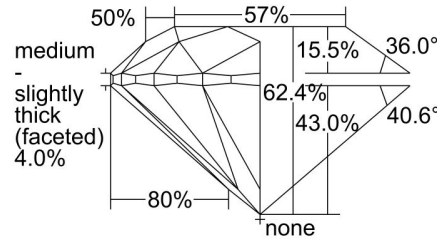

GIA NATURAL DIAMOND GRADING REPORT

June 14, 2024  
 GIA Report Number ..... 7498632455  
 Shape and Cutting Style ..... Round Brilliant  
 Measurements ..... 6.34 - 6.38 x 3.97 mm

GRADING RESULTS

Carat Weight ..... 1.00 carat  
 Color Grade ..... G  
 Clarity Grade ..... VS1  
 Cut Grade ..... Excellent

PROPORTIONS

Profile to actual proportions

CLARITY CHARACTERISTICS

KEY TO SYMBOLS\*

-  Cloud
-  Needle

\* Red symbols denote internal characteristics (inclusions). Green or black symbols denote external characteristics (blemishes). Diagram is an approximate representation of the diamond, and symbols shown indicate type, position, and approximate size of clarity characteristics. All clarity characteristics may not be shown. Details of finish are not shown.