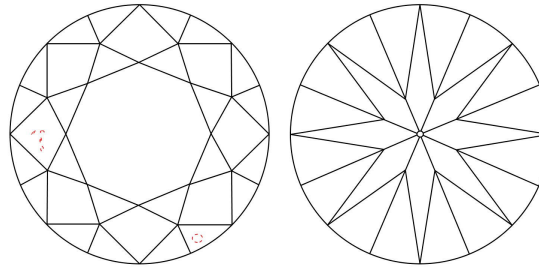

GIA NATURAL DIAMOND GRADING REPORT

June 14, 2024  
 GIA Report Number ..... 7498632455  
 Shape and Cutting Style ..... Round Brilliant  
 Measurements ..... 6.34 - 6.38 x 3.97 mm

GRADING RESULTS

Carat Weight ..... 1.00 carat  
 Color Grade ..... G  
 Clarity Grade ..... VS1  
 Cut Grade ..... Excellent

PROPORTIONS

Profile to actual proportions

CLARITY CHARACTERISTICS

KEY TO SYMBOLS\*

-  Cloud
-  Needle

\* Red symbols denote internal characteristics (inclusions). Green or black symbols denote external characteristics (blemishes). Diagram is an approximate representation of the diamond, and symbols shown indicate type, position, and approximate size of clarity characteristics. All clarity characteristics may not be shown. Details of finish are not shown.