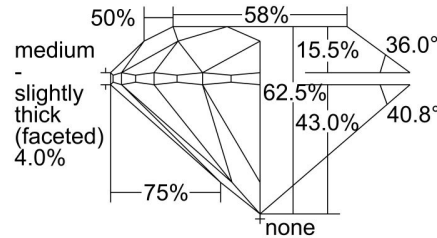

GIA NATURAL DIAMOND GRADING REPORT

June 27, 2024  
 GIA Report Number ..... 7498750832  
 Shape and Cutting Style ..... Round Brilliant  
 Measurements ..... 6.90 - 6.95 x 4.33 mm

GRADING RESULTS

Carat Weight ..... 1.30 carat  
 Color Grade ..... J  
 Clarity Grade ..... VVS2  
 Cut Grade ..... Excellent

ADDITIONAL GRADING INFORMATION

Polish ..... Excellent  
 Symmetry ..... Excellent  
 Fluorescence ..... None  
 Inscription(s): GIA 7498750832

PROPORTIONS

Profile to actual proportions

CLARITY CHARACTERISTICS

KEY TO SYMBOLS\*

-  Feather
-  Pinpoint
-  Cloud

\* Red symbols denote internal characteristics (inclusions). Green or black symbols denote external characteristics (blemishes). Diagram is an approximate representation of the diamond, and symbols shown indicate type, position, and approximate size of clarity characteristics. All clarity characteristics may not be shown. Details of finish are not shown.