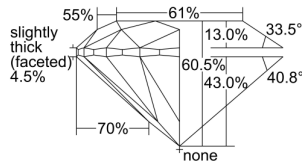

GIA®

FACSIMILE

GIA REPORT 7498788732

Verify this report at GIA.edu

GIA NATURAL DIAMOND DOSSIER®

July 02, 2024
GIA Report Number **7498788732**
Shape and Cutting Style ..... **Round Brilliant**
Measurements ..... **5.94 - 5.95 x 3.60 mm**

GRADING RESULTS

Carat Weight ..... **0.80 carat**
Color Grade ..... **L**
Clarity Grade **VS2**
Cut Grade ..... **Excellent**

ADDITIONAL GRADING INFORMATION

Polish ..... **Excellent**
Symmetry ..... **Excellent**
Fluorescence ..... **Faint**
Clarity Characteristics ..... **Crystal**
Inscription(s): **GIA 7498788732**

PROPORTIONS

GRADING SCALES

GIA COLOR SCALE	GIA CLARITY SCALE	GIA CUT SCALE	
D	FLAWLESS	EXCELLENT	
E	INTERNALLY FLAWLESS		
F		VVS₁	VERY GOOD
G	VVS₂		
H	VS₁	GOOD	
I	VS₂		
J	SI₁	FAIR	
K	SI₂		
L	I₁	POOR	
M	I₂		
N	I₃		
O			
P			
Q			
R			
S			
T			
U			
V			
W			
X			
Y			
Z