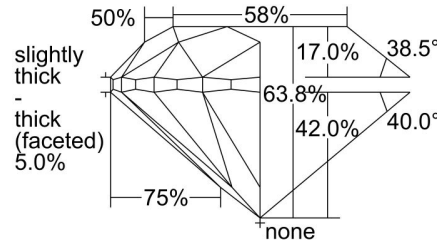

GIA NATURAL DIAMOND GRADING REPORT

July 02, 2024
 GIA Report Number 7498789502
 Shape and Cutting Style Round Brilliant
 Measurements 6.22 - 6.25 x 3.98 mm

GRADING RESULTS

Carat Weight 1.00 carat
 Color Grade M
 Clarity Grade VVS2
 Cut Grade Very Good

ADDITIONAL GRADING INFORMATION

Polish Excellent
 Symmetry Very Good
 Fluorescence None
 Inscription(s): GIA 7498789502
Comments: Additional pinpoints are not shown.

PROPORTIONS

Profile to actual proportions

CLARITY CHARACTERISTICS

KEY TO SYMBOLS*

-  Cloud
-  Indented Natural
-  Pinpoint
-  Natural

* Red symbols denote internal characteristics (inclusions). Green or black symbols denote external characteristics (blemishes). Diagram is an approximate representation of the diamond, and symbols shown indicate type, position, and approximate size of clarity characteristics. All clarity characteristics may not be shown. Details of finish are not shown.