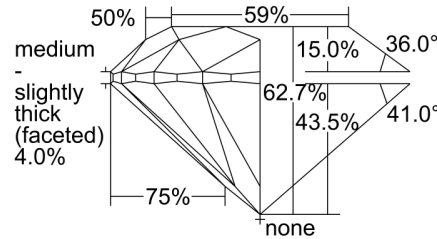

GIA NATURAL DIAMOND GRADING REPORT

July 09, 2024
GIA Report Number 7498862879
Shape and Cutting Style Round Brilliant
Measurements 6.09 - 6.14 x 3.83 mm

GRADING RESULTS

Carat Weight 0.90 carat
Color Grade I
Clarity Grade VS1
Cut Grade Excellent

ADDITIONAL GRADING INFORMATION

Polish Excellent
Symmetry Excellent
Fluorescence None
Inscription(s): GIA 7498862879

PROPORTIONS

Profile to actual proportions

CLARITY CHARACTERISTICS

KEY TO SYMBOLS*

- Feather
- Natural

* Red symbols denote internal characteristics (inclusions). Green or black symbols denote external characteristics (blemishes). Diagram is an approximate representation of the diamond, and symbols shown indicate type, position, and approximate size of clarity characteristics. All clarity characteristics may not be shown. Details of finish are not shown.