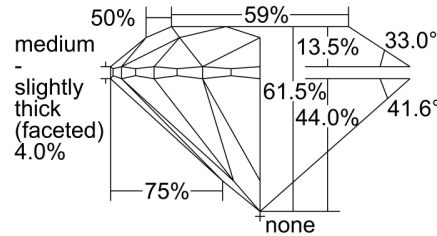

GIA REPORT
7498972884

Verify this report at GIA.edu

FACSIMILE

This is a digital representation of the original GIA Report. This representation might not be accepted in lieu of the original GIA Report in certain circumstances. The original GIA Report includes certain security features which are not reproducible on this facsimile.

GIA NATURAL DIAMOND GRADING REPORT

July 30, 2024
GIA Report Number 7498972884
Shape and Cutting Style ..... Round Brilliant
Measurements ..... 6.42 - 6.44 x 3.95 mm

GRADING RESULTS

Carat Weight ..... 1.00 carat
Color Grade ..... F
Clarity Grade VS2
Cut Grade ..... Excellent

ADDITIONAL GRADING INFORMATION

Polish ..... Excellent
Symmetry ..... Excellent
Fluorescence ..... None
Inscription(s): GIA 7498972884
Comments: Pinpoints are not shown.

PROPORTIONS

Profile to actual proportions