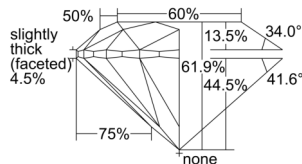

GIA®

FACSIMILE

GIA REPORT 7501083738

Verify this report at GIA.edu

GIA NATURAL DIAMOND DOSSIER®

August 02, 2024
GIA Report Number 7501083738
Shape and Cutting Style ..... Round Brilliant
Measurements ..... 5.91 - 5.94 x 3.67 mm

GRADING RESULTS

Carat Weight ..... 0.80 carat
Color Grade ..... D
Clarity Grade VS1
Cut Grade ..... Excellent

ADDITIONAL GRADING INFORMATION

Polish ..... Excellent
Symmetry ..... Excellent
Fluorescence ..... Medium Blue
Clarity Characteristics ..... Cloud, Needle
Inscription(s): GIA 7501083738

PROPORTIONS

Profile to actual proportions

GRADING SCALES

GIA COLOR SCALE	GIA CLARITY SCALE	GIA CUT SCALE	
D	FLAWLESS	EXCELLENT	
E	INTERNALLY FLAWLESS		
F		VVS₁	VERY GOOD
G	VVS₂		
H	VS₁	GOOD	
I	VS₂		
J	SI₁	FAIR	
K	SI₂		
L	I₁	POOR	
M			
N			
O	I₂		
P			
Q	I₃		
R			
S			
T			
U			
V			
W			
X			
Y			
Z