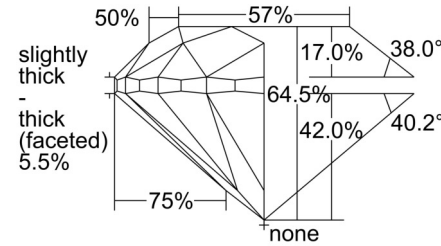

### GRADING RESULTS

Carat Weight ..... 1.00 carat

Color Grade ..... I

Clarity Grade ..... SI1

Cut Grade ..... Very Good

### PROPORTIONS

Profile to actual proportions

### CLARITY CHARACTERISTICS