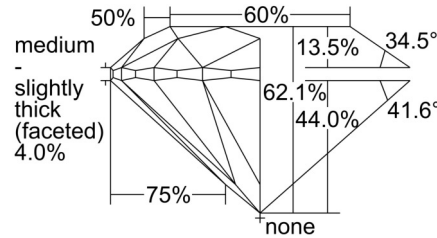

GIA NATURAL DIAMOND GRADING REPORT

September 23, 2024

GIA Report Number ..... 7501466866

Shape and Cutting Style ..... Round Brilliant

Measurements ..... 6.15 - 6.18 x 3.83 mm

GRADING RESULTS

Carat Weight ..... 0.90 carat

Color Grade ..... M

Clarity Grade ..... SI1

Cut Grade ..... Excellent

ADDITIONAL GRADING INFORMATION

Polish ..... Excellent

Symmetry ..... Excellent

Fluorescence ..... Medium Blue

Inscription(s): GIA 7501466866

**Comments:** Additional twinning wisps, clouds, pinpoints and surface graining are not shown.

PROPORTIONS

Profile to actual proportions

CLARITY CHARACTERISTICS

KEY TO SYMBOLS\*

-  Twinning Wisp
-  Crystal

\* Red symbols denote internal characteristics (inclusions). Green or black symbols denote external characteristics (blemishes). Diagram is an approximate representation of the diamond, and symbols shown indicate type, position, and approximate size of clarity characteristics. All clarity characteristics may not be shown. Details of finish are not shown.