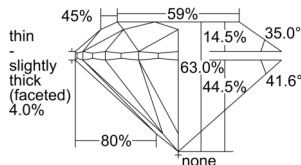

GIA®

FACSIMILE

GIA REPORT 7501533518

Verify this report at GIA.edu

GIA NATURAL DIAMOND DOSSIER®

October 01, 2024
GIA Report Number 7501533518
Shape and Cutting Style ..... Round Brilliant
Measurements ..... 5.91 - 5.94 x 3.73 mm

GRADING RESULTS

Carat Weight ..... 0.81 carat
Color Grade ..... K
Clarity Grade VVS1
Cut Grade ..... Excellent

ADDITIONAL GRADING INFORMATION

Polish ..... Excellent
Symmetry ..... Excellent
Fluorescence ..... None
Clarity Characteristics ..... Pinpoint, Feather
Inscription(s): GIA 7501533518

PROPORTIONS

Profile to actual proportions