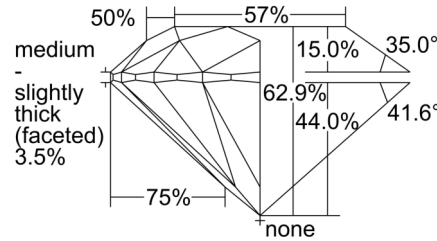

GIA NATURAL DIAMOND GRADING REPORT

October 02, 2024  
 GIA Report Number ..... 7501536393  
 Shape and Cutting Style ..... Round Brilliant  
 Measurements ..... 6.34 - 6.38 x 4.00 mm

GRADING RESULTS

Carat Weight ..... 1.00 carat  
 Color Grade ..... H  
 Clarity Grade ..... SI1  
 Cut Grade ..... Excellent

PROPORTIONS

Profile to actual proportions

CLARITY CHARACTERISTICS

KEY TO SYMBOLS\*

-  Feather
-  Natural
-  Crystal
-  Needle
-  Indented Natural

\* Red symbols denote internal characteristics (inclusions). Green or black symbols denote external characteristics (blemishes). Diagram is an approximate representation of the diamond, and symbols shown indicate type, position, and approximate size of clarity characteristics. All clarity characteristics may not be shown. Details of finish are not shown.