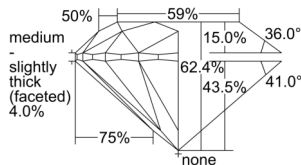

GIA®

FACSIMILE

GIA REPORT 7501595653

Verify this report at GIA.edu

GIA NATURAL DIAMOND DOSSIER®

October 09, 2024
GIA Report Number 7501595653
Shape and Cutting Style ..... Round Brilliant
Measurements ..... 5.78 - 5.81 x 3.61 mm

GRADING RESULTS

Carat Weight ..... 0.75 carat
Color Grade ..... J
Clarity Grade VS1
Cut Grade ..... Excellent

ADDITIONAL GRADING INFORMATION

Polish ..... Excellent
Symmetry ..... Excellent
Fluorescence ..... Strong Blue
Clarity Characteristics..... Cloud, Needle, Pinpoint
Inscription(s): GIA 7501595653

PROPORTIONS

Profile to actual proportions

GRADING SCALES

GIA COLOR SCALE	GIA CLARITY SCALE	GIA CUT SCALE	
D	FLAWLESS	EXCELLENT	
E	INTERNALLY FLAWLESS		
F		VVS₁	VERY GOOD
G	VVS₂		
H	VS₁	GOOD	
I	VS₂		
J	SI₁	FAIR	
K	SI₂		
L	I₁	POOR	
M	I₂		
N	I₃		
O			
P			
Q			
R			
S			
T			
U			
V			
W			
X			
Y			
Z