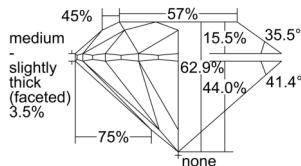

GIA®

FACSIMILE

GIA REPORT 7501604934

Verify this report at GIA.edu

GIA NATURAL DIAMOND DOSSIER®

October 10, 2024
GIA Report Number 7501604934
Shape and Cutting Style ..... Round Brilliant
Measurements ..... 5.67 - 5.71 x 3.58 mm

GRADING RESULTS

Carat Weight ..... 0.71 carat
Color Grade ..... J
Clarity Grade VS2
Cut Grade ..... Excellent

ADDITIONAL GRADING INFORMATION

Polish ..... Excellent
Symmetry ..... Excellent
Fluorescence ..... Faint
Clarity Characteristics ..... Crystal
Inscription(s): GIA 7501604934

PROPORTIONS

Profile to actual proportions

GRADING SCALES

GIA COLOR SCALE

COLOREDNESS	D
	E
	F
	G
	H
	I
	J
NEAR COLORLESS	K
	L
FAINTE	M
	N
	O
	P
VERY LIGHT	Q
	R
	S
	T
	U
	V
LIGHT	W
	X
	Y
	Z

GIA CLARITY SCALE

VERY VERY SLIGHTLY INCLUDED	FLAWLESS
	INTERNALLY FLAWLESS
VERY SLIGHTLY INCLUDED	VVS₁
	VVS₂
SLIGHTLY INCLUDED	VS₁
	VS₂
INCLUDED	SI₁
	SI₂
	I₁
	I₂
	I₃

GIA CUT SCALE

EXCELLENT
VERY GOOD
GOOD
FAIR
POOR