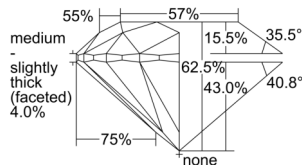

GIA®

FACSIMILE

GIA REPORT 7501604976

Verify this report at GIA.edu

GIA NATURAL DIAMOND DOSSIER®

October 09, 2024
GIA Report Number 7501604976
Shape and Cutting Style ..... Round Brilliant
Measurements ..... 5.89 - 5.92 x 3.69 mm

GRADING RESULTS

Carat Weight ..... 0.80 carat
Color Grade ..... D
Clarity Grade S11
Cut Grade ..... Excellent

ADDITIONAL GRADING INFORMATION

Polish ..... Excellent
Symmetry ..... Excellent
Fluorescence ..... None
Clarity Characteristics ..... Cloud
Inscription(s): GIA 7501604976

PROPORTIONS

Profile to actual proportions

GRADING SCALES

GIA COLOR SCALE

COLOREDNESS	D
	E
	F
	G
	H
	I
	J
NEAR COLORLESS	K
	L
Faint	M
	N
	O
	P
Very Light	Q
	R
	S
	T
	U
	V
Light	W
	X
	Y
	Z

GIA CLARITY SCALE

VERY VERY SLIGHTLY INCLUDED	FLAWLESS
	INTERNALLY FLAWLESS
VERY SLIGHTLY INCLUDED	VVS₁
	VVS₂
SLIGHTLY INCLUDED	VS₁
	VS₂
INCLUDED	I₁
	I₂
	I₃

GIA CUT SCALE

EXCELLENT
VERY GOOD
GOOD
FAIR
POOR