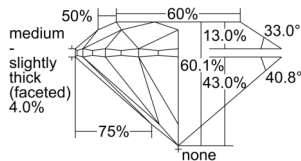

GIA®

FACSIMILE

GIA NATURAL DIAMOND DOSSIER®

October 23, 2024
GIA Report Number 7501702443
Shape and Cutting Style ..... Round Brilliant
Measurements ..... 5.27 - 5.31 x 3.18 mm

GRADING RESULTS

Carat Weight ..... 0.55 carat
Color Grade I
Clarity Grade VS2
Cut Grade ..... Excellent

ADDITIONAL GRADING INFORMATION

Polish ..... Excellent
Symmetry ..... Excellent
Fluorescence ..... None
Clarity Characteristics ..... Crystal, Cloud
Inscription(s): GIA 7501702443

GIA REPORT 7501702443

Verify this report at GIA.edu

PROPORTIONS

Profile to actual proportions

GRADING SCALES

GIA COLOR SCALE	GIA CLARITY SCALE	GIA CUT SCALE	
D	FLAWLESS	EXCELLENT	
E	INTERNALLY FLAWLESS		
F		VVS₁	VERY GOOD
G	VVS₂		
H	VS₁	GOOD	
I	VS₂		
J	SI₁	FAIR	
K	SI₂		
L	I₁	POOR	
M	I₂		
N	I₃		
O			
P			
Q			
R			
S			
T			
U			
V			
W			
X			
Y			
Z