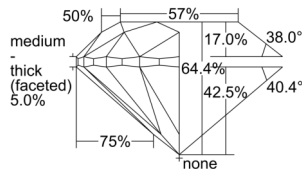

GIA®

FACSIMILE

GIA REPORT 7502386769

Verify this report at GIA.edu

GIA NATURAL DIAMOND DOSSIER®

September 10, 2024
GIA Report Number 7502386769
Shape and Cutting Style ..... Round Brilliant
Measurements ..... 5.50 - 5.56 x 3.56 mm

GRADING RESULTS

Carat Weight ..... 0.70 carat
Color Grade L
Clarity Grade VS1
Cut Grade ..... Very Good

ADDITIONAL GRADING INFORMATION

Polish ..... Excellent
Symmetry ..... Very Good
Fluorescence ..... None
Clarity Characteristics ..... Indented Natural
Inscription(s): GIA 7502386769

PROPORTIONS

Profile to actual proportions

GRADING SCALES

GIA COLOR SCALE	GIA CLARITY SCALE	GIA CUT SCALE
D	FLAWLESS	EXCELLENT
E	FLAWLESS	
F	INTERNALLY FLAWLESS	VERY GOOD
G	FLAWLESS	
H	VVS₁	GOOD
I	VVS₂	
J	VS₁	FAIR
K	VS₂	
L	SI₁	POOR
M	SI₂	
N	I₁	
O	I₂	
P	I₃	
Q		
R		
S		
T		
U		
V		
W		
X		
Y		
Z