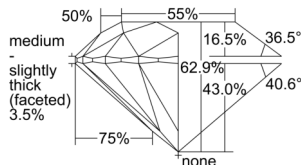

GIA®

FACSIMILE

GIA REPORT 7502464321

Verify this report at GIA.edu

GIA NATURAL DIAMOND DOSSIER®

September 27, 2024
GIA Report Number 7502464321
Shape and Cutting Style ..... Round Brilliant
Measurements ..... 5.91 - 5.94 x 3.73 mm

GRADING RESULTS

Carat Weight ..... 0.81 carat
Color Grade ..... J
Clarity Grade VS2
Cut Grade ..... Excellent

ADDITIONAL GRADING INFORMATION

Polish ..... Excellent
Symmetry ..... Excellent
Fluorescence ..... None
Clarity Characteristics ..... Crystal
Inscription(s): GIA 7502464321

PROPORTIONS

Profile to actual proportions

GRADING SCALES

GIA COLOR SCALE	GIA CLARITY SCALE	GIA CUT SCALE
D	FLAWLESS	EXCELLENT
E	INTERNALLY FLAWLESS	
F	VVS₁	VERY GOOD
G		
H	VS₁	GOOD
I		
J	VS₂	FAIR
K		
L	SI₁	POOR
M		
N	I₁	
O		
P	I₂	
Q		
R	I₃	
S		
T		
U		
V		
W		
X		
Y		
Z