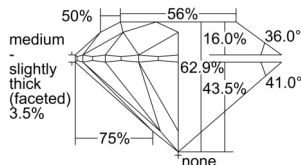

GIA®

FACSIMILE

GIA REPORT 7502704686

Verify this report at GIA.edu

GIA NATURAL DIAMOND DOSSIER®

October 22, 2024
GIA Report Number **7502704686**
Shape and Cutting Style ..... **Round Brilliant**
Measurements ..... **5.90 - 5.93 x 3.72 mm**

GRADING RESULTS

Carat Weight ..... **0.80 carat**
Color Grade ..... **G**
Clarity Grade **S11**
Cut Grade ..... **Excellent**

ADDITIONAL GRADING INFORMATION

Polish ..... **Excellent**
Symmetry ..... **Excellent**
Fluorescence ..... **None**
Clarity Characteristics ..... **Crystal**
Inscription(s): **GIA 7502704686**

PROPORTIONS

Profile to actual proportions

GRADING SCALES

GIA COLOR SCALE

COLORED	D
	E
	F
	G
	H
	I
	J
NEAR COLORLESS	K
	L
	M
	N
	O
	P
	R
	S
	T
	U
	V
	W
	X
	Y
	Z

GIA CLARITY SCALE

FLAWLESS	VERY VERY SLIGHTLY INCLUDED	VVS₁	VVS₂	VS₁	VS₂	S1₁	S1₂	I₁	I₂	I₃	
											INTERNAL FLAWLESS

GIA CUT SCALE

EXCELLENT
VERY GOOD
GOOD
FAIR
POOR