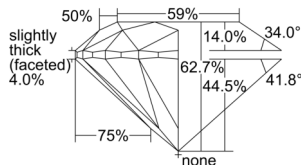

GIA®

FACSIMILE

GIA REPORT 7503230119

Verify this report at GIA.edu

GIA NATURAL DIAMOND DOSSIER®

August 20, 2024
GIA Report Number 7503230119
Shape and Cutting Style ..... Round Brilliant
Measurements ..... 5.89 - 5.92 x 3.70 mm

GRADING RESULTS

Carat Weight ..... 0.80 carat
Color Grade ..... G
Clarity Grade S11
Cut Grade ..... Excellent

ADDITIONAL GRADING INFORMATION

Polish ..... Excellent
Symmetry ..... Excellent
Fluorescence ..... None
Clarity Characteristics ..... Crystal
Inscription(s): GIA 7503230119

PROPORTIONS

Profile to actual proportions

GRADING SCALES

GIA COLOR SCALE	GIA CLARITY SCALE	GIA CUT SCALE	
D	FLAWLESS	EXCELLENT	
E	INTERNALLY FLAWLESS		
F		VVS₁	VERY GOOD
G	VVS₂		
H	VS₁	GOOD	
I	VS₂		
J	S1₁	FAIR	
K	S1₂		
L	I₁	POOR	
M	I₂		
N	I₃		
O			
P			
Q			
R			
S			
T			
U			
V			
W			
X			
Y			
Z