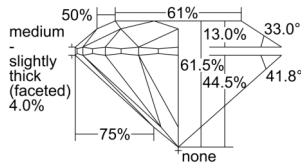

GIA®

FACSIMILE

GIA REPORT 7503230571

Verify this report at GIA.edu

GIA NATURAL DIAMOND DOSSIER®

August 21, 2024
GIA Report Number 7503230571
Shape and Cutting Style ..... Round Brilliant
Measurements ..... 5.09 - 5.12 x 3.14 mm

GRADING RESULTS

Carat Weight ..... 0.50 carat
Color Grade I
Clarity Grade VVS2
Cut Grade ..... Excellent

ADDITIONAL GRADING INFORMATION

Polish ..... Excellent
Symmetry ..... Excellent
Fluorescence ..... None
Clarity Characteristics ..... Needle, Pinpoint
Inscription(s): GIA 7503230571

PROPORTIONS

Profile to actual proportions

GRADING SCALES

GIA COLOR SCALE	GIA CLARITY SCALE	GIA CUT SCALE	
D	FLAWLESS	EXCELLENT	
E	INTERNALLY FLAWLESS		
F		VVS₁	VERY GOOD
G	VVS₂		
H	VS₁	GOOD	
I	VS₂		
J	SI₁	FAIR	
K	SI₂		
L	I₁	POOR	
M	I₂		
N	I₃		
O			
P			
Q			
R			
S			
T			
U			
V			
W			
X			
Y			
Z