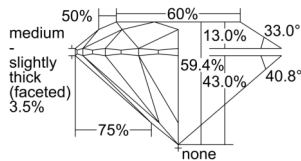

GIA®

FACSIMILE

GIA NATURAL DIAMOND DOSSIER®

September 24, 2024
GIA Report Number 7503478722
Shape and Cutting Style ..... Round Brilliant
Measurements ..... 5.15 - 5.18 x 3.07 mm

GRADING RESULTS

Carat Weight ..... 0.50 carat
Color Grade ..... M
Clarity Grade ..... Internally Flawless
Cut Grade ..... Excellent

ADDITIONAL GRADING INFORMATION

Polish ..... Excellent
Symmetry ..... Excellent
Fluorescence ..... Faint
Clarity Characteristics ..... Minor Details of Polish
Inscription(s): GIA 7503478722

GIA REPORT 7503478722

Verify this report at GIA.edu

PROPORTIONS

Profile to actual proportions

GRADING SCALES

GIA COLOR SCALE	GIA CLARITY SCALE	GIA CUT SCALE
Colorless	Flawless	Excellent
None	Internally Flawless	
Near Colorless	VVS₁	Very Good
Faint	VVS₂	
Very Light	VS₁	Good
Light	VS₂	
	S₁	Fair
	S₂	
	I₁	Poor
	I₂	
	I₃