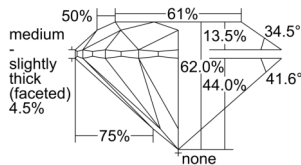

GIA®

FACSIMILE

GIA REPORT 7503486804

Verify this report at GIA.edu

GIA NATURAL DIAMOND DOSSIER®

September 25, 2024
GIA Report Number 7503486804
Shape and Cutting Style ..... Round Brilliant
Measurements ..... 5.64 - 5.68 x 3.51 mm

GRADING RESULTS

Carat Weight ..... 0.70 carat
Color Grade ..... K
Clarity Grade VS2
Cut Grade ..... Excellent

ADDITIONAL GRADING INFORMATION

Polish ..... Excellent
Symmetry ..... Excellent
Fluorescence ..... None
Clarity Characteristics ..... Crystal, Cloud
Inscription(s): GIA 7503486804

PROPORTIONS

Profile to actual proportions

GRADING SCALES

GIA COLOR SCALE	GIA CLARITY SCALE	GIA CUT SCALE	
D	FLAWLESS	EXCELLENT	
E	INTERNALLY FLAWLESS		
F		VVS₁	VERY GOOD
G	VVS₂		
H	VS₁	GOOD	
I	VS₂		
J	SI₁	FAIR	
K	SI₂		
L	I₁	POOR	
M			
N			
O	I₂		
P			
Q			
R	I₃		
S			
T			
U			
V			
W			
X			
Y			
Z