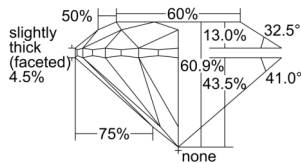

GIA®

FACSIMILE

GIA NATURAL DIAMOND DOSSIER®

October 22, 2024
GIA Report Number 7503702361
Shape and Cutting Style ..... Round Brilliant
Measurements ..... 4.29 - 4.31 x 2.62 mm

GRADING RESULTS

Carat Weight ..... 0.30 carat
Color Grade ..... E
Clarity Grade S11
Cut Grade ..... Excellent

ADDITIONAL GRADING INFORMATION

Polish ..... Excellent
Symmetry ..... Excellent
Fluorescence ..... None
Clarity Characteristics..... Crystal, Feather
Inscription(s): GIA 7503702361

GIA REPORT 7503702361

Verify this report at GIA.edu

PROPORTIONS

Profile to actual proportions