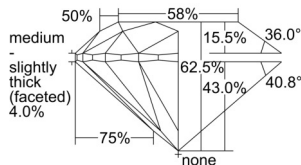

GIA®

FACSIMILE

GIA NATURAL DIAMOND DOSSIER®

August 14, 2024
GIA Report Number 7506122184
Shape and Cutting Style ..... Round Brilliant
Measurements ..... 5.90 - 5.92 x 3.69 mm

GRADING RESULTS

Carat Weight ..... 0.80 carat
Color Grade ..... G
Clarity Grade S11
Cut Grade ..... Excellent

ADDITIONAL GRADING INFORMATION

Polish ..... Excellent
Symmetry ..... Excellent
Fluorescence ..... None
Clarity Characteristics ..... Cloud
Inscription(s): GIA 7506122184

GIA REPORT 7506122184

Verify this report at GIA.edu

PROPORTIONS

Profile to actual proportions

GRADING SCALES

GIA COLOR SCALE	GIA CLARITY SCALE	GIA CUT SCALE	
D	FLAWLESS	EXCELLENT	
E	INTERNALLY FLAWLESS		
F		VVS₁	VERY GOOD
G	VVS₂		
H	VS₁	GOOD	
I	VS₂		
J	S1₁	FAIR	
K	S1₂		
L	I₁	POOR	
M	I₂		
N	I₃		
O			
P			
Q			
R			
S			
T			
U			
V			
W			
X			
Y			
Z