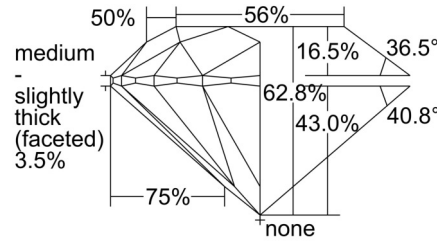

### GRADING RESULTS

Carat Weight ..... 2.01 carat

Color Grade ..... K

Clarity Grade ..... SI2

Cut Grade ..... Excellent

### PROPORTIONS

Profile to actual proportions