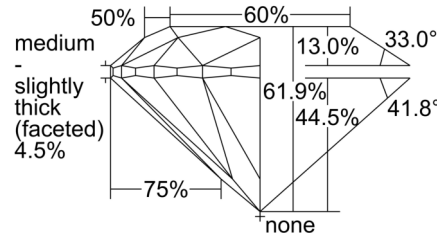

GIA NATURAL DIAMOND GRADING REPORT

August 21, 2024  
 GIA Report Number ..... 7506240246  
 Shape and Cutting Style ..... Round Brilliant  
 Measurements ..... 6.44 - 6.48 x 4.00 mm

GRADING RESULTS

Carat Weight ..... 1.03 carat  
 Color Grade ..... J  
 Clarity Grade ..... SI1  
 Cut Grade ..... Excellent

PROPORTIONS

Profile to actual proportions

CLARITY CHARACTERISTICS

KEY TO SYMBOLS\*

-  Cloud
-  Crystal
-  Feather
-  Needle

\* Red symbols denote internal characteristics (inclusions). Green or black symbols denote external characteristics (blemishes). Diagram is an approximate representation of the diamond, and symbols shown indicate type, position, and approximate size of clarity characteristics. All clarity characteristics may not be shown. Details of finish are not shown.