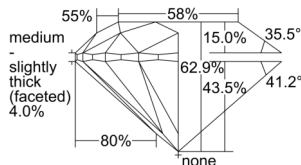

GIA®

FACSIMILE

GIA REPORT 7506262157

Verify this report at GIA.edu

GIA NATURAL DIAMOND DOSSIER®

August 26, 2024
GIA Report Number 7506262157
Shape and Cutting Style ..... Round Brilliant
Measurements ..... 5.86 - 5.90 x 3.70 mm

GRADING RESULTS

Carat Weight ..... 0.80 carat
Color Grade ..... D
Clarity Grade VS1
Cut Grade ..... Excellent

ADDITIONAL GRADING INFORMATION

Polish ..... Excellent
Symmetry ..... Excellent
Fluorescence ..... None
Clarity Characteristics..... Needle, Pinpoint
Inscription(s): GIA 7506262157

PROPORTIONS

Profile to actual proportions

GRADING SCALES

GIA COLOR SCALE	GIA CLARITY SCALE	GIA CUT SCALE	
D	FLAWLESS	EXCELLENT	
E	INTERNALLY FLAWLESS		
F		VVS₁	VERY GOOD
G	VVS₂		
H	VS₁	GOOD	
I	VS₂		
J	SI₁	FAIR	
K	SI₂		
L	I₁	POOR	
M	I₂		
N	I₃		
O			
P			
Q			
R			
S			
T			
U			
V			
W			
X			
Y			
Z